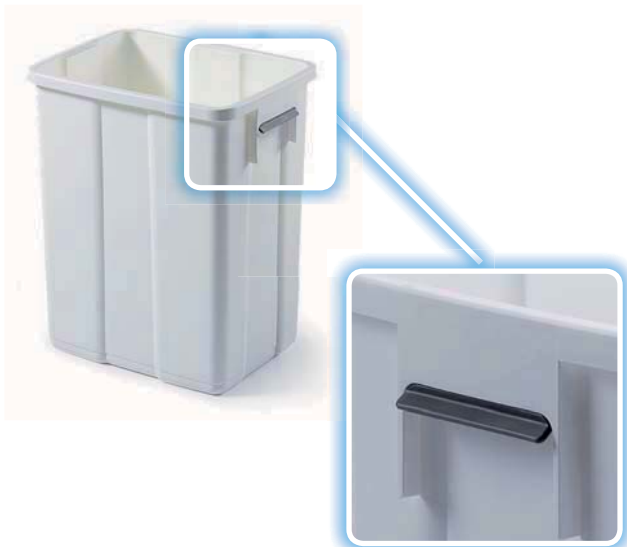

Move & Go

25-l waste bin for Shelves carts

ergonomic handles