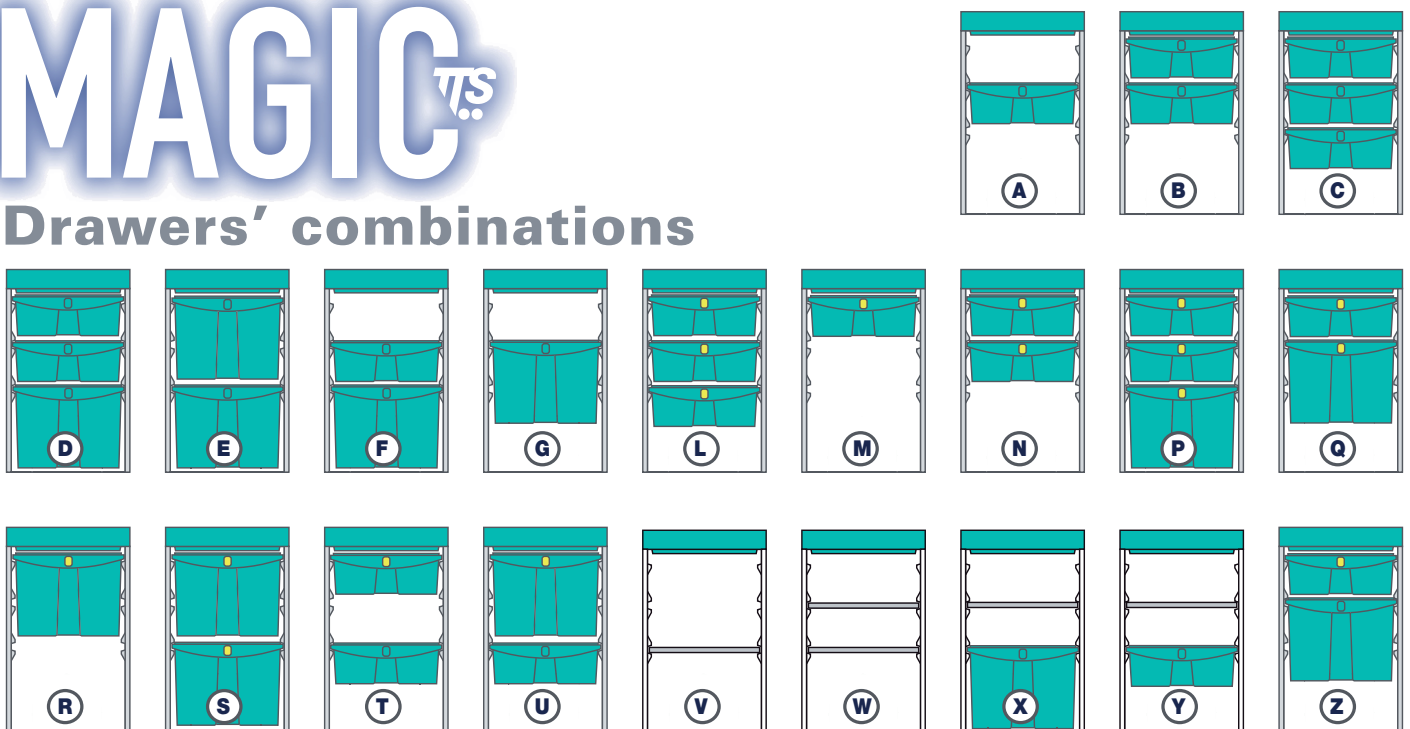

Different combinations of 4, 8 and 12 liters buckets and plastic bottle-rack with 22 liters plastic drawer or shelves

Standard combination

MAGIC^{TTS}

Drawers' combinations

PHOTO	POSITION	MAGIC LINE - COMPONENTS AND ACCESSORIES	REF.	PACK	
		Polypropylene small base with wheels - Size: 66x52 cm	Ø 100 mm Ø 125 mm	T09080400 T09080410	6 6
		Polypropylene big base with wheels - Size: 91x52 cm	Ø 100 mm Ø 125 mm	T09070400 T09070410	6 6
A. B.		A. Ø 100 mm wheel A. Ø 125 mm wheel B. Ø 100 mm wheel with brake B. Ø 125 mm wheel with brake		00003477 00003479 00003472 00003478	1 1 1 1
A. B.		A. Ø 125 mm rubber wheel for outdoor use A. Ø 140 mm rubber wheel for outdoor use B. Ø 125 mm rubber wheel with brake, for outdoor use B. Ø 140 mm rubber wheel with brake, for outdoor use		00003449J 00003444J 00003445J 00003441J	1 1 1 1
		Plastic bag support with 2 wheels and 2 fixing hooks - Size: 43x51 cm	Ø 100 mm Ø 125 mm	T09074100 T09074110	1 1
			rubber wheels for outdoor use Ø 125 mm	T09074112	1
		Polypropylene base for Hermetic bucket or bag Size: 48x22x15 cm		T090810	6
		Polypropylene base for bag holder - Size: 48x32x7 cm		T090795	6