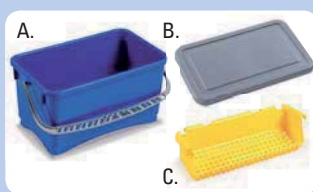

Polypropylene bucket
Capacity: 10 liters

	0R003223	10
	0B003223	10
	0V003223	10
	0G003223	10

Hermetic lid for 10 and 20-l Hermetic buckets

	00003214	1
--	----------	---

A. **Jim** - Polypropylene bucket
Capacity: 28 liters
B. Polypropylene lid for Jim bucket
C. Polypropylene squeezer for Jim bucket