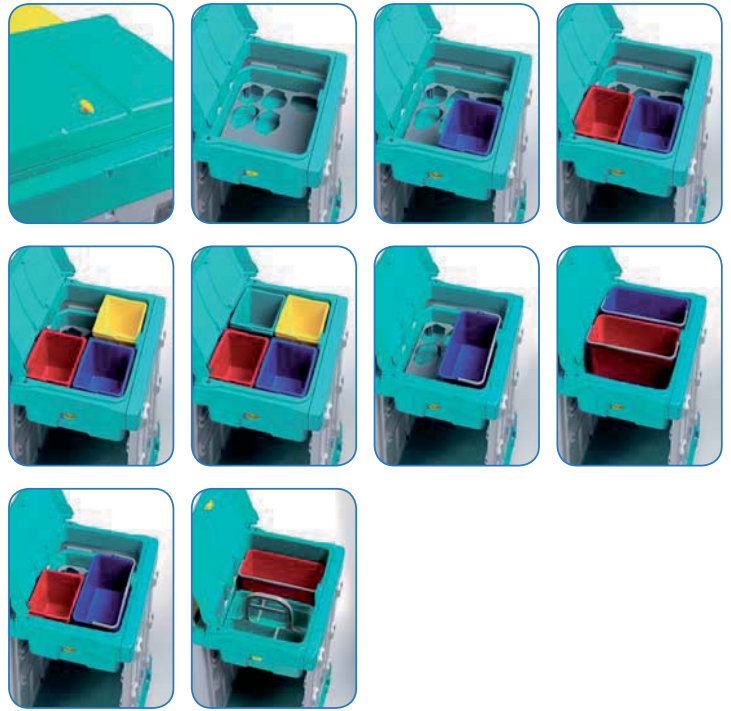

Different combinations of 4, 8 and 12 liters buckets and plastic bottle-rack with 22 liters plastic drawer or shelves

Standard combination

MAGIC^{TTS}

Drawers' combinations

PHOTO	POSITION	MAGIC LINE - COMPONENTS AND ACCESSORIES	REF.	PACK	
		Polypropylene small base with wheels - Size: 66x52 cm	Ø 100 mm Ø 125 mm	T09080400 T09080410	6 6
		Polypropylene big base with wheels - Size: 91x52 cm	Ø 100 mm Ø 125 mm	T09070400 T09070410	6 6
A. B.		A. Ø 100 mm wheel A. Ø 125 mm wheel B. Ø 100 mm wheel with brake B. Ø 125 mm wheel with brake		00003477 00003479 00003472 00003478	1 1 1 1
A. B.		A. Ø 125 mm rubber wheel for outdoor use A. Ø 140 mm rubber wheel for outdoor use B. Ø 125 mm rubber wheel with brake, for outdoor use B. Ø 140 mm rubber wheel with brake, for outdoor use		00003449J 00003444J 00003445J 00003441J	1 1 1 1
		Plastic bag support with 2 wheels and 2 fixing hooks - Size: 43x51 cm	Ø 100 mm Ø 125 mm	T09074100 T09074110	1 1
			rubber wheels for outdoor use Ø 125 mm	T09074112	1
		Polypropylene base for Hermetic bucket or bag Size: 48x22x15 cm		T090810	6
		Polypropylene base for bag holder - Size: 48x32x7 cm		T090795	6